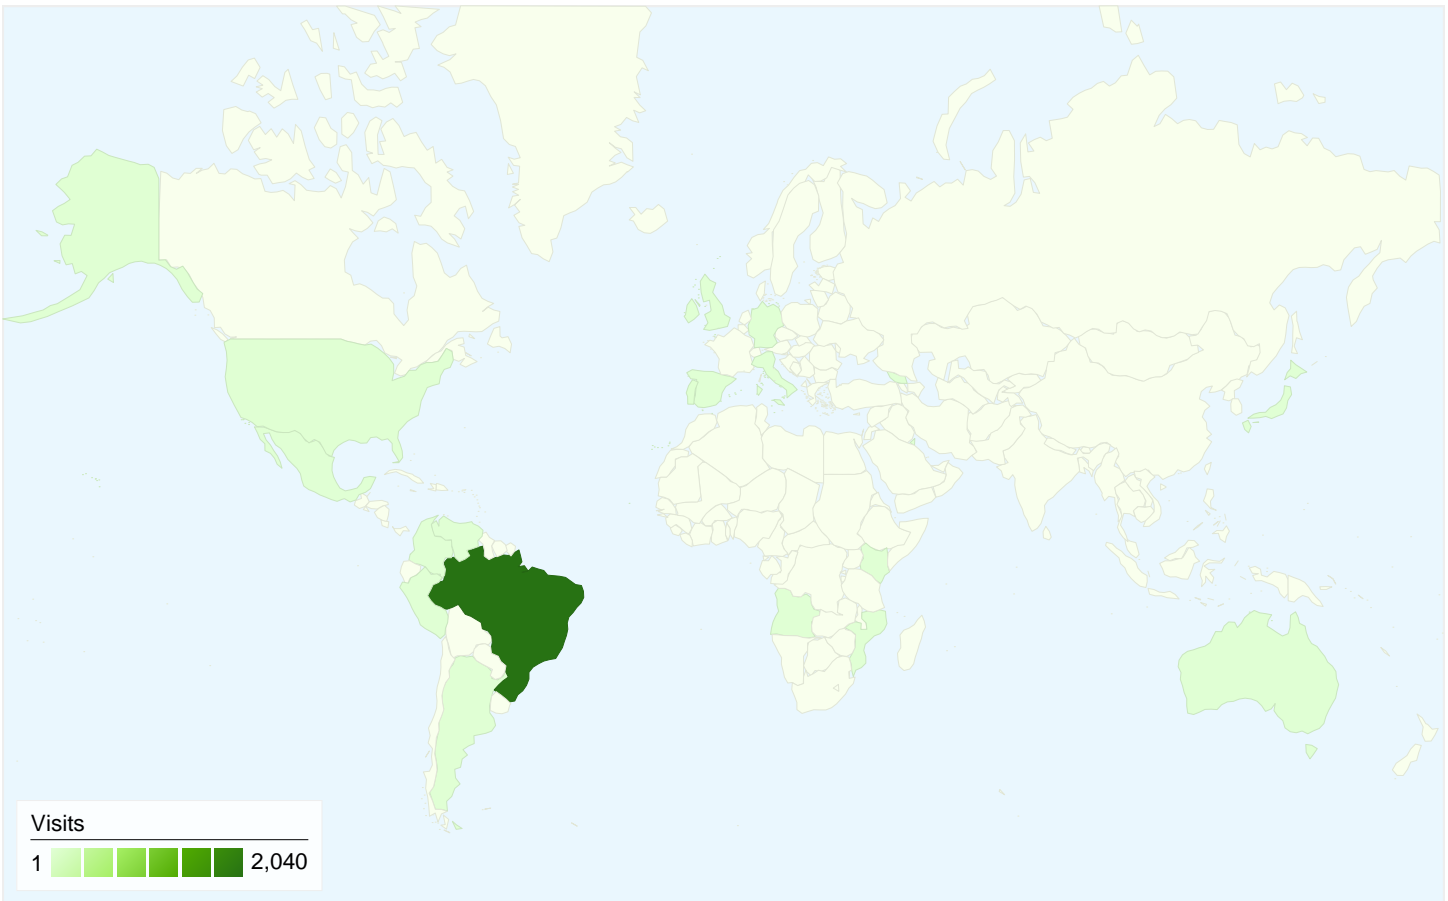

**Visitors**  
**1,922**

**Map Overlay world**

**Traffic Sources Overview**

- **Direct Traffic**  
1,876.00 (89.04%)
- **Search Engines**  
176.00 (8.35%)
- **Referring Sites**  
55.00 (2.61%)

**Content Overview**

All traffic sources sent a total of 2,107 visits

89.04% Direct Traffic

2.61% Referring Sites

8.35% Search Engines

- Direct Traffic  
1,876.00 (89.04%)
- Search Engines  
176.00 (8.35%)
- Referring Sites  
55.00 (2.61%)

**2,107 visits came from 22 countries/territories**

Site Usage

Country/Territory	Visits	Pages/Visit	Avg. Time on Site	% New Visits	Bounce Rate
<b>Visits</b> <b>2,107</b> % of Site Total: 100.00%	<b>Pages/Visit</b> <b>2.66</b> Site Avg: 2.66 (0.00%)	<b>Avg. Time on Site</b> <b>00:02:01</b> Site Avg: 00:02:01 (0.00%)	<b>% New Visits</b> <b>91.27%</b> Site Avg: 91.22% (0.05%)	<b>Bounce Rate</b> <b>58.80%</b> Site Avg: 58.80% (0.00%)	
Brazil	2,040	2.70	00:02:02	90.98%	58.77%
Portugal	23	1.61	00:00:36	100.00%	47.83%
United States	9	2.00	00:00:21	100.00%	66.67%
Mozambique	6	1.83	00:04:09	100.00%	50.00%
Argentina	3	1.67	00:00:13	100.00%	33.33%
Ireland	3	1.00	00:00:00	100.00%	100.00%
Mexico	3	1.67	00:00:43	100.00%	66.67%
Spain	2	1.00	00:00:00	100.00%	100.00%
Colombia	2	1.00	00:00:00	100.00%	100.00%

Angola	2	1.50	00:00:49	100.00%	50.00%
					1 - 10 of 22

Pages on this site were viewed a total of 5,604 times

 **5,604** Pageviews

 **3,561** Unique Views

 **58.80%** Bounce Rate